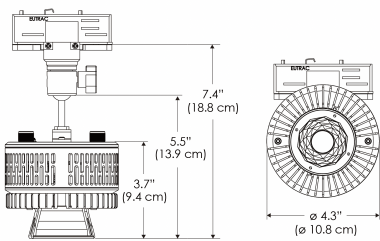

W360N-TEX

Legacy product