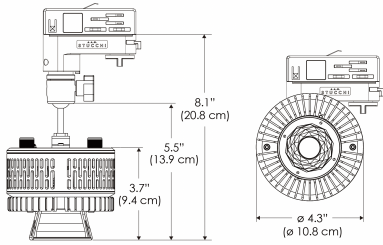

Power Supply & Control

PS Power Supply
 US EU
 PSX Power Supply w/ DMX (compatible with TOX/MPT mount)
 US EU

Plug/Connection

US US 120V
EU EU 220V

SPECIFICATIONS

Beam Angle	35°
Spectrum Type	AMZ : Plant Flourish & Growth
	TB : Coral Health & Growth
Control	Intensity (0% - 100%), CCT
LED Source	DiCon Dense Matrix LED
Power Draw	80W max
AC Input Voltage	100 - 240V AC, 60Hz
Cooling	Fan Cooled
Operating Temperature	32 - 104°F (0 - 40°C)
Fixture Weight	1.1lb (~0.5kg)
Power Supply Weight	1.0lb (~0.4kg)

MECHANICAL FIGURES

W360N-TOX/TON

PS

PSX

W360N-CLP

Mounting Bracket Dimensions ALL-CLP

*All -CLP configuration models come with standard DC cables of 6 inches and AC cables of 10 ft.

W360N-TEX

AMZ

Distance		3' (~0.9 m)	5' (~1.5 m)	10' (~3.0 m)
@4000K	fc	899	453	78
	lux	9668	4870	835
@6500K	fc	910	458	79
	lux	9787	4930	845
Beam Diameter		Ø 2.2' (0.7m)	Ø 3.7' (1.1m)	Ø 7.5' (2.3m)

Beam Angle : 35°

TB

Distance		3' (~0.9 m)	5' (~1.5 m)	10' (~3.0 m)
@10000K	fc	447	161	41
	lux	4802	1729	438
@20000K	fc	254	92	23
	lux	2733	984	245
Beam Diameter		Ø 2.2' (0.7m)	Ø 3.7' (1.1m)	Ø 7.5' (2.3m)

Beam Angle : 35°