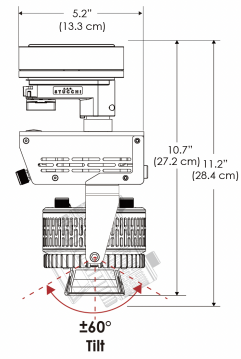

MECHANICAL FIGURES

W360N-TOX/TON

PS

PSX

W360N-CLP

Mounting Bracket Dimensions ALL-CLP

*All -CLP configuration models come with standard DC cables of 6 inches and AC cables of 10 ft.

W360N-TEX

Legacy product

W360N-TG

Legacy product

MECHANICAL FIGURES

W360N-MPT

PSX

US

PHOTOMETRIC DATA

AMZ

Distance		3' (~0.9 m)	5' (~1.5 m)	10' (~3.0 m)
@4000K	fc	899	453	78
	lux	9668	4870	835
@6500K	fc	910	458	79
	lux	9787	4930	845
Beam Diameter		Ø 2.2' (0.7m)	Ø 3.7' (1.1m)	Ø 7.5' (2.3m)

Beam Angle : 35°

TB

Distance		3' (~0.9 m)	5' (~1.5 m)	10' (~3.0 m)
@10000K	fc	447	161	41
	lux	4802	1729	438
@20000K	fc	254	92	23
	lux	2733	984	245
Beam Diameter		Ø 2.2' (0.7m)	Ø 3.7' (1.1m)	Ø 7.5' (2.3m)

Beam Angle : 35°