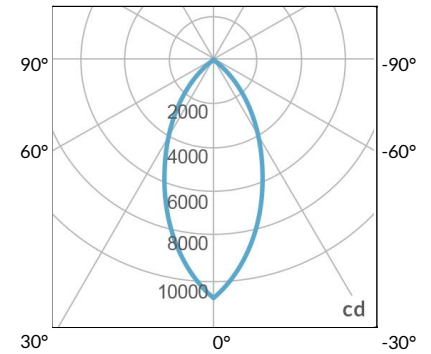

AMZ

Distance		3' (~0.9 m)	5' (~1.5 m)	10' (~3.0 m)
@4000K	fc	899	453	78
	lux	9668	4870	835
@6500K	fc	910	458	79
	lux	9787	4930	845
Beam Diameter		Ø 2.2' (0.7m)	Ø 3.7' (1.1m)	Ø 7.5' (2.3m)

Beam Angle : 35°

TB

Distance		3' (~0.9 m)	5' (~1.5 m)	10' (~3.0 m)
@10000K	fc	447	161	41
	lux	4802	1729	438
@20000K	fc	254	92	23
	lux	2733	984	245
Beam Diameter		Ø 2.2' (0.7m)	Ø 3.7' (1.1m)	Ø 7.5' (2.3m)

Beam Angle : 35°