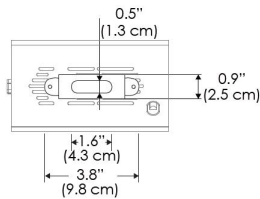

Power Supply & Control

PS Power Supply
 US EU
 PSX Power Supply w/ DMX (compatible with TOX/MPT mount)
 US EU

Plug/Connection

US US 120V
EU EU 220V

SPECIFICATIONS

Beam Angle	35°
Spectrum Type	AMZ : Plant Flourish & Growth
	TB : Coral Health & Growth
Control	Intensity (0% - 100%), CCT
LED Source	DiCon Dense Matrix LED
Power Draw	80W max
AC Input Voltage	100 - 240V AC, 60Hz
Cooling	Fan Cooled
Operating Temperature	32 - 104°F (0 - 40°C)
Fixture Weight	1.1lb (~0.5kg)
Power Supply Weight	1.0lb (~0.4kg)

MECHANICAL FIGURES

W360N-TOX/TON

PS

PSX

W360N-CLP

Mounting Bracket Dimensions ALL-CLP

*All -CLP configuration models come with standard DC cables of 6 inches and AC cables of 10 ft.

W360N-TEX

AMZ

Distance		3' (~0.9 m)	5' (~1.5 m)	10' (~3.0 m)
@4000K	fc	899	453	78
	lux	9668	4870	835
@6500K	fc	910	458	79
	lux	9787	4930	845
Beam Diameter		Ø 2.2' (0.7m)	Ø 3.7' (1.1m)	Ø 7.5' (2.3m)

Beam Angle : 35°

TB

Distance		3' (~0.9 m)	5' (~1.5 m)	10' (~3.0 m)
@10000K	fc	447	161	41
	lux	4802	1729	438
@20000K	fc	254	92	23
	lux	2733	984	245
Beam Diameter		Ø 2.2' (0.7m)	Ø 3.7' (1.1m)	Ø 7.5' (2.3m)

Beam Angle : 35°