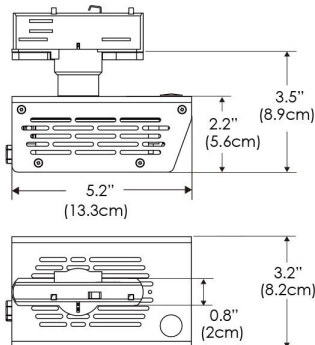

W360N-TEX

Legacy product