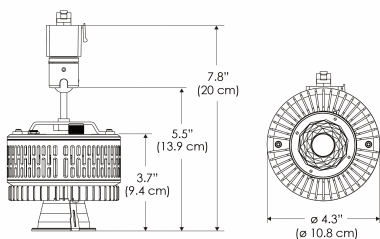

W360N-TG

Legacy product