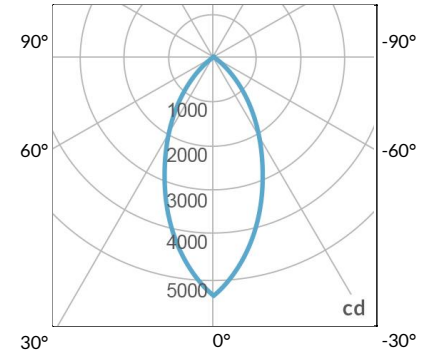

AMZ

Distance		3' (~0.9 m)	5' (~1.5 m)	10' (~3.0 m)
@4000K	fc	899	453	78
	lux	9668	4870	835
@6500K	fc	910	458	79
	lux	9787	4930	845
Beam Diameter		Ø 2.2' (0.7m)	Ø 3.7' (1.1m)	Ø 7.5' (2.3m)

Beam Angle : 35°

TB

Distance		3' (~0.9 m)	5' (~1.5 m)	10' (~3.0 m)
@10000K	fc	447	161	41
	lux	4802	1729	438
@20000K	fc	254	92	23
	lux	2733	984	245
Beam Diameter		Ø 2.2' (0.7m)	Ø 3.7' (1.1m)	Ø 7.5' (2.3m)

Beam Angle : 35°