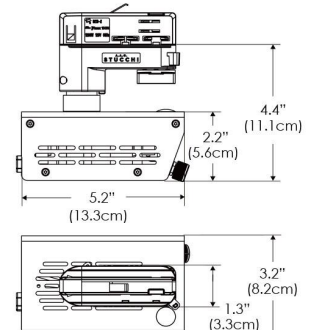

MECHANICAL FIGURES

W360N-TOX/TON

PS

PSX

W360N-CLP

Mounting Bracket Dimensions ALL-CLP

*All -CLP configuration models come with standard DC cables of 6 inches and AC cables of 10 ft.

W360N-TEX

AMZ

Distance		3' (~0.9 m)	5' (~1.5 m)	10' (~3.0 m)
@4000K	fc	899	453	78
	lux	9668	4870	835
@6500K	fc	910	458	79
	lux	9787	4930	845
Beam Diameter		Ø 2.2' (0.7m)	Ø 3.7' (1.1m)	Ø 7.5' (2.3m)

Beam Angle : 35°

TB

Distance		3' (~0.9 m)	5' (~1.5 m)	10' (~3.0 m)
@10000K	fc	447	161	41
	lux	4802	1729	438
@20000K	fc	254	92	23
	lux	2733	984	245
Beam Diameter		Ø 2.2' (0.7m)	Ø 3.7' (1.1m)	Ø 7.5' (2.3m)

Beam Angle : 35°