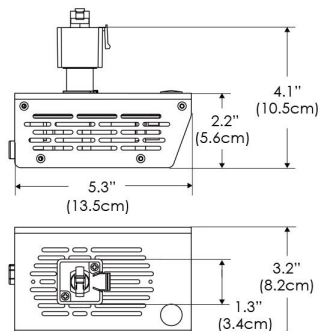

W360N-TG

Legacy product