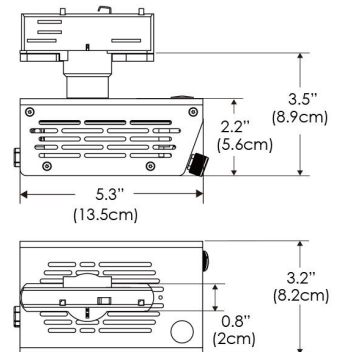

W360N-TEX

Legacy product