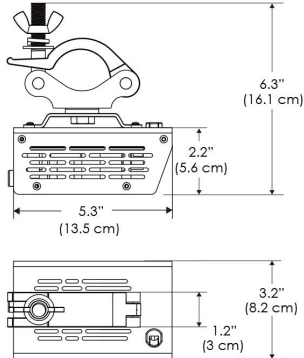

Power Supply & Control

PS Power Supply
 US EU
 PSX Power Supply w/ DMX (compatible with TOX/MPT mount)
 US EU

Plug/Connection

US US 120V
EU EU 220V

SPECIFICATIONS

Beam Angle	35°
Spectrum Type	AMZ : Plant Flourish & Growth
	TB : Coral Health & Growth
Control	Intensity (0% - 100%), CCT
LED Source	DiCon Dense Matrix LED
Power Draw	80W max
AC Input Voltage	100 - 240V AC, 60Hz
Cooling	Fan Cooled
Operating Temperature	32 - 104°F (0 - 40°C)
Fixture Weight	1.1lb (~0.5kg)
Power Supply Weight	1.0lb (~0.4kg)

MECHANICAL FIGURES

W360N-TOX/TON

PS

PSX

W360N-CLP

Mounting Bracket Dimensions ALL-CLP

*All -CLP configuration models come with standard DC cables of 6 inches and AC cables of 10 ft.

W360N-TEX

AMZ

Distance		3' (~0.9 m)	5' (~1.5 m)	10' (~3.0 m)
@4000K	fc	899	453	78
	lux	9668	4870	835
@6500K	fc	910	458	79
	lux	9787	4930	845
Beam Diameter		Ø 2.2' (0.7m)	Ø 3.7' (1.1m)	Ø 7.5' (2.3m)

Beam Angle : 35°

TB

Distance		3' (~0.9 m)	5' (~1.5 m)	10' (~3.0 m)
@10000K	fc	447	161	41
	lux	4802	1729	438
@20000K	fc	254	92	23
	lux	2733	984	245
Beam Diameter		Ø 2.2' (0.7m)	Ø 3.7' (1.1m)	Ø 7.5' (2.3m)

Beam Angle : 35°