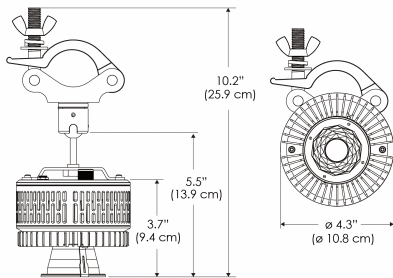

Power Supply & Control

PS Power Supply
 US EU
 PSX Power Supply w/ DMX (compatible with TOX/MPT mount)
 US EU

Plug/Connection

US US 120V
EU EU 220V

SPECIFICATIONS

Beam Angle	35°
Spectrum Type	AMZ : Plant Flourish & Growth
	TB : Coral Health & Growth
Control	Intensity (0% - 100%), CCT
LED Source	DiCon Dense Matrix LED
Power Draw	80W max
AC Input Voltage	100 - 240V AC, 60Hz
Cooling	Fan Cooled
Operating Temperature	32 - 104°F (0 - 40°C)
Fixture Weight	1.1lb (~0.5kg)
Power Supply Weight	1.0lb (~0.4kg)

MECHANICAL FIGURES

W360N-TOX/TON

PS

PSX

W360N-CLP

Mounting Bracket Dimensions ALL-CLP

*All -CLP configuration models come with standard DC cables of 6 inches and AC cables of 10 ft.

W360N-TEX

AMZ

Distance		3' (~0.9 m)	5' (~1.5 m)	10' (~3.0 m)
@4000K	fc	899	453	78
	lux	9668	4870	835
@6500K	fc	910	458	79
	lux	9787	4930	845
Beam Diameter		Ø 2.2' (0.7m)	Ø 3.7' (1.1m)	Ø 7.5' (2.3m)

Beam Angle : 35°

TB

Distance		3' (~0.9 m)	5' (~1.5 m)	10' (~3.0 m)
@10000K	fc	447	161	41
	lux	4802	1729	438
@20000K	fc	254	92	23
	lux	2733	984	245
Beam Diameter		Ø 2.2' (0.7m)	Ø 3.7' (1.1m)	Ø 7.5' (2.3m)

Beam Angle : 35°