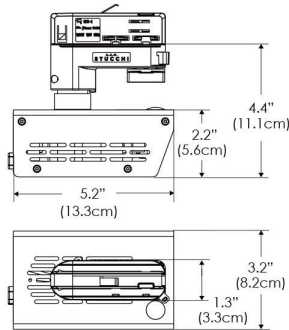

Power Supply & Control

PS Power Supply
 US EU
 PSX Power Supply w/ DMX (compatible with TOX/MPT mount)
 US EU

Plug/Connection

US US 120V
EU EU 220V

SPECIFICATIONS

Beam Angle	35°
Spectrum Type	AMZ : Plant Flourish & Growth
	TB : Coral Health & Growth
Control	Intensity (0% - 100%), CCT
LED Source	DiCon Dense Matrix LED
Power Draw	80W max
AC Input Voltage	100 - 240V AC, 60Hz
Cooling	Fan Cooled
Operating Temperature	32 - 104°F (0 - 40°C)
Fixture Weight	1.1lb (~0.5kg)
Power Supply Weight	1.0lb (~0.4kg)

MECHANICAL FIGURES

W360N-TOX/TON

PS

PSX

W360N-CLP

Mounting Bracket Dimensions ALL-CLP

*All -CLP configuration models come with standard DC cables of 6 inches and AC cables of 10 ft.

W360N-TEX

AMZ

Distance		3' (~0.9 m)	5' (~1.5 m)	10' (~3.0 m)
@4000K	fc	899	453	78
	lux	9668	4870	835
@6500K	fc	910	458	79
	lux	9787	4930	845
Beam Diameter		Ø 2.2' (0.7m)	Ø 3.7' (1.1m)	Ø 7.5' (2.3m)

Beam Angle : 35°

TB

Distance		3' (~0.9 m)	5' (~1.5 m)	10' (~3.0 m)
@10000K	fc	447	161	41
	lux	4802	1729	438
@20000K	fc	254	92	23
	lux	2733	984	245
Beam Diameter		Ø 2.2' (0.7m)	Ø 3.7' (1.1m)	Ø 7.5' (2.3m)

Beam Angle : 35°