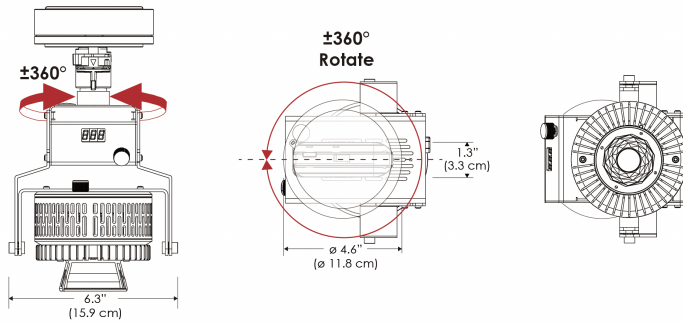

MECHANICAL FIGURES

W360N-TOX/TON

PS

PSX

W360N-CLP

Mounting Bracket Dimensions ALL-CLP

*All -CLP configuration models come with standard DC cables of 6 inches and AC cables of 10 ft.

W360N-TEX

Legacy product

W360N-TG

Legacy product

MECHANICAL FIGURES

W360N-MPT

PSX

US

PHOTOMETRIC DATA

AMZ

Distance		3' (~0.9 m)	5' (~1.5 m)	10' (~3.0 m)
@4000K	fc	899	453	78
	lux	9668	4870	835
@6500K	fc	910	458	79
	lux	9787	4930	845
Beam Diameter		Ø 2.2' (0.7m)	Ø 3.7' (1.1m)	Ø 7.5' (2.3m)

Beam Angle : 35°

TB

Distance		3' (~0.9 m)	5' (~1.5 m)	10' (~3.0 m)
@10000K	fc	447	161	41
	lux	4802	1729	438
@20000K	fc	254	92	23
	lux	2733	984	245
Beam Diameter		Ø 2.2' (0.7m)	Ø 3.7' (1.1m)	Ø 7.5' (2.3m)

Beam Angle : 35°